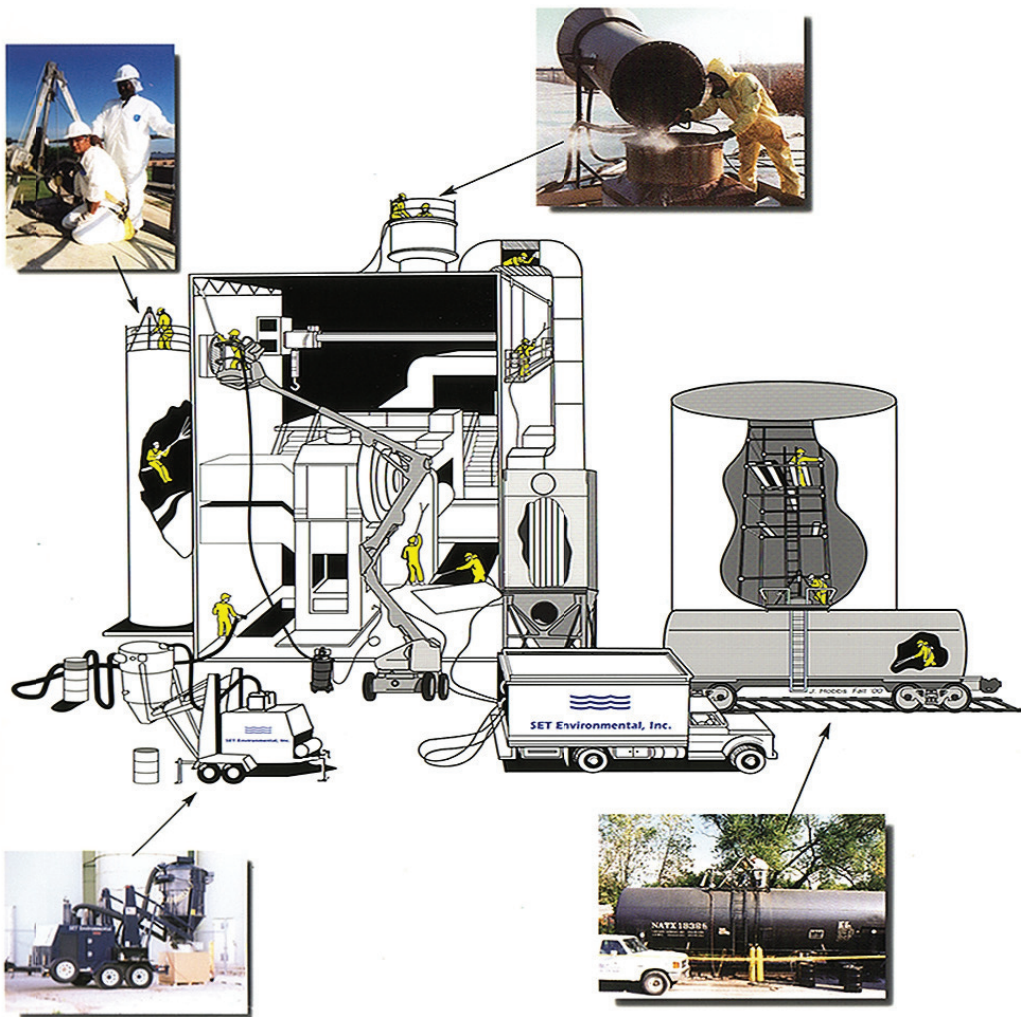

Complete In-Plant Cleaning Services